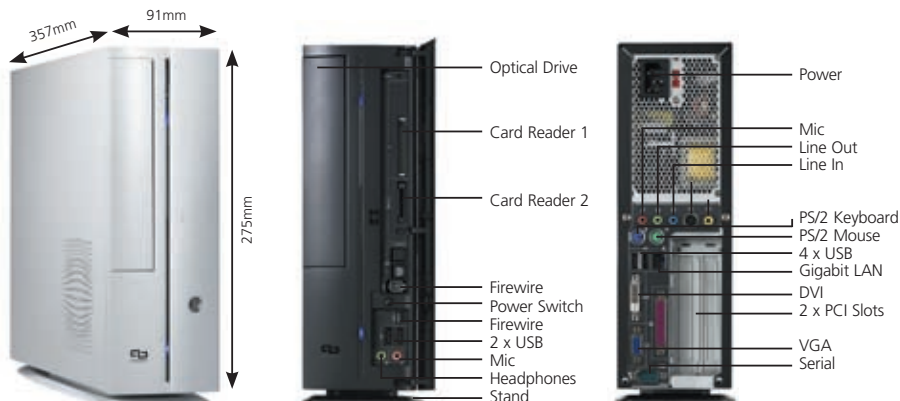

Space Saving PCs

Asus Pundit Small Form Factor

The Asus Pundit range of PCs offers a perfect space saving solution for the classroom or office environment.

- Asus Pundit small form factor barebone
- Dimensions: 91(w) x 357(d) x 275(h) mm
- 160Gb Serial ATA 7200rpm hard disk drive
- 2Gb DDR memory
- Integrated Intel graphics, 8 channel audio & Gigabit LAN
- Internal DVD-writer, card reader, front Firewire, USB & audio
- 3 year on-site warranty

	No O/S	XPH / VHB	XPP / VB
2.2GHz Intel Pentium Dual Core E2200	£259.00	£309.00	£339.00
2.2GHz Intel Core 2 Duo E4600	£279.00	£329.00	£369.00
2.4GHz Intel Core 2 Duo E4700	£299.00	£349.00	£379.00
2.66GHz Intel Core 2 Duo E8200	£319.00	£369.00	£399.00
3.00GHz Intel Core 2 Duo E8400	£329.00	£379.00	£409.00

Acer Veriton Ultra Small Form Factor

The Veriton L410 is the latest in Acer's line of compact, affordable and powerful small form factor PCs. Boasting the cost-effective AMD Athlon™ 64 X2 dual-core platform, SATA 3 Gb/s technology, and up to 2 GB of lightning-fast DDR2 800 MHz memory, the Veriton L410 is capable of handling intense office demands. Acer's award-winning ultra small form factor is an environmentally friendly option that makes the Veriton L410 ideal for use in a variety of settings where space is limited and appearance is important.

AMD Sempron 3800, 1Gb DDR2 RAM, 160Gb HDD, DVDRW, VHB	£189.00
AMD Sempron 3800, 1Gb DDR2 RAM, 160Gb HDD, DVDRW, XPP	£239.00
AMD Athlon 64 X2 4000, 1Gb DDR2 RAM, 160Gb HDD, DVDRW, XPP	£289.00

*Please call for more in the Acer range of ultra small form factor PCs.

XPH – Microsoft Windows XP Home. VHB – Microsoft Windows Vista Home Basic

XPP – Microsoft Windows XP Professional. VB – Microsoft Windows Vista Business