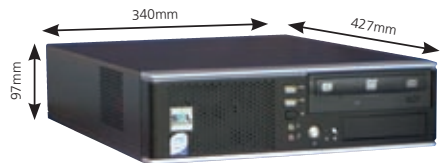

As a desktop PC

As a tower PC

No holes or vents on top

Asus EEE PC

The Asus EEE PC is a great choice for pupils. It's smaller than an A5 pad and weighs less than 1kg, combining the capabilities of a notebook with the portability of a PDA device. The EEE PC is perfect for use in the school, at home or on the move. It's small and light enough to be taken anywhere, but has a good robust design offering increased protection against the minor knocks of mobile computing in the education environment